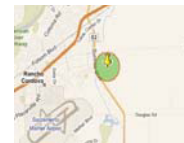

Internet Tracking

Locate your vehicle online anytime and view its location instantly with three different map levels street, aerial or birds-eye views.

Nationwide Coverage

Our nationwide wireless network and GPS satellite technology provides a powerful vehicle location and theft recovery solution.

Virtual Boundary

When the virtual boundary (geo-fence) is enabled your vehicle will send an e-mail or text message when the vehicle crosses into or out of the Geo-Fenced Boundary.

MOBILETRACE® INCLUDED FEATURES